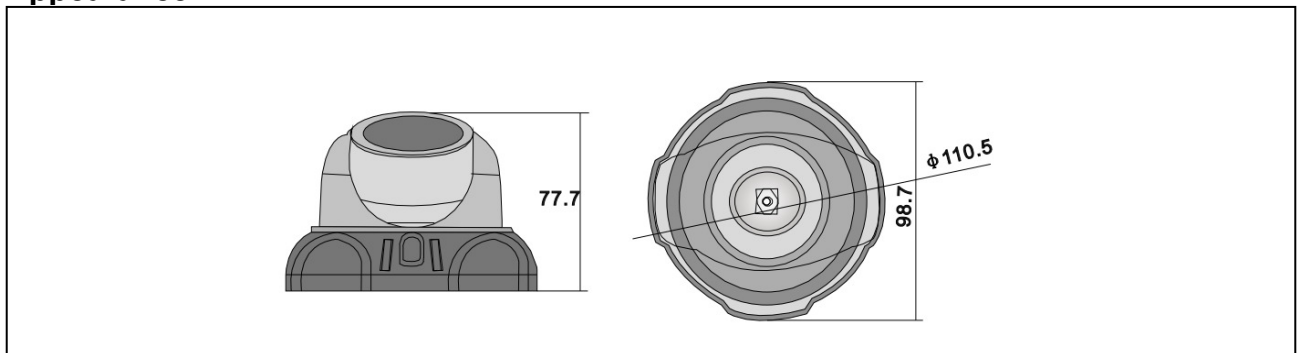

Appearance

Important

- Safety Precaution: carefully read the operating instructions and installation manual before using this product.

- All TV pictures are simulated.
- Weights and dimensions are approximate.
- Specifications are subject to change without notice.
- These products may be subject to export control regulations.

DISTRIBUTED BY: